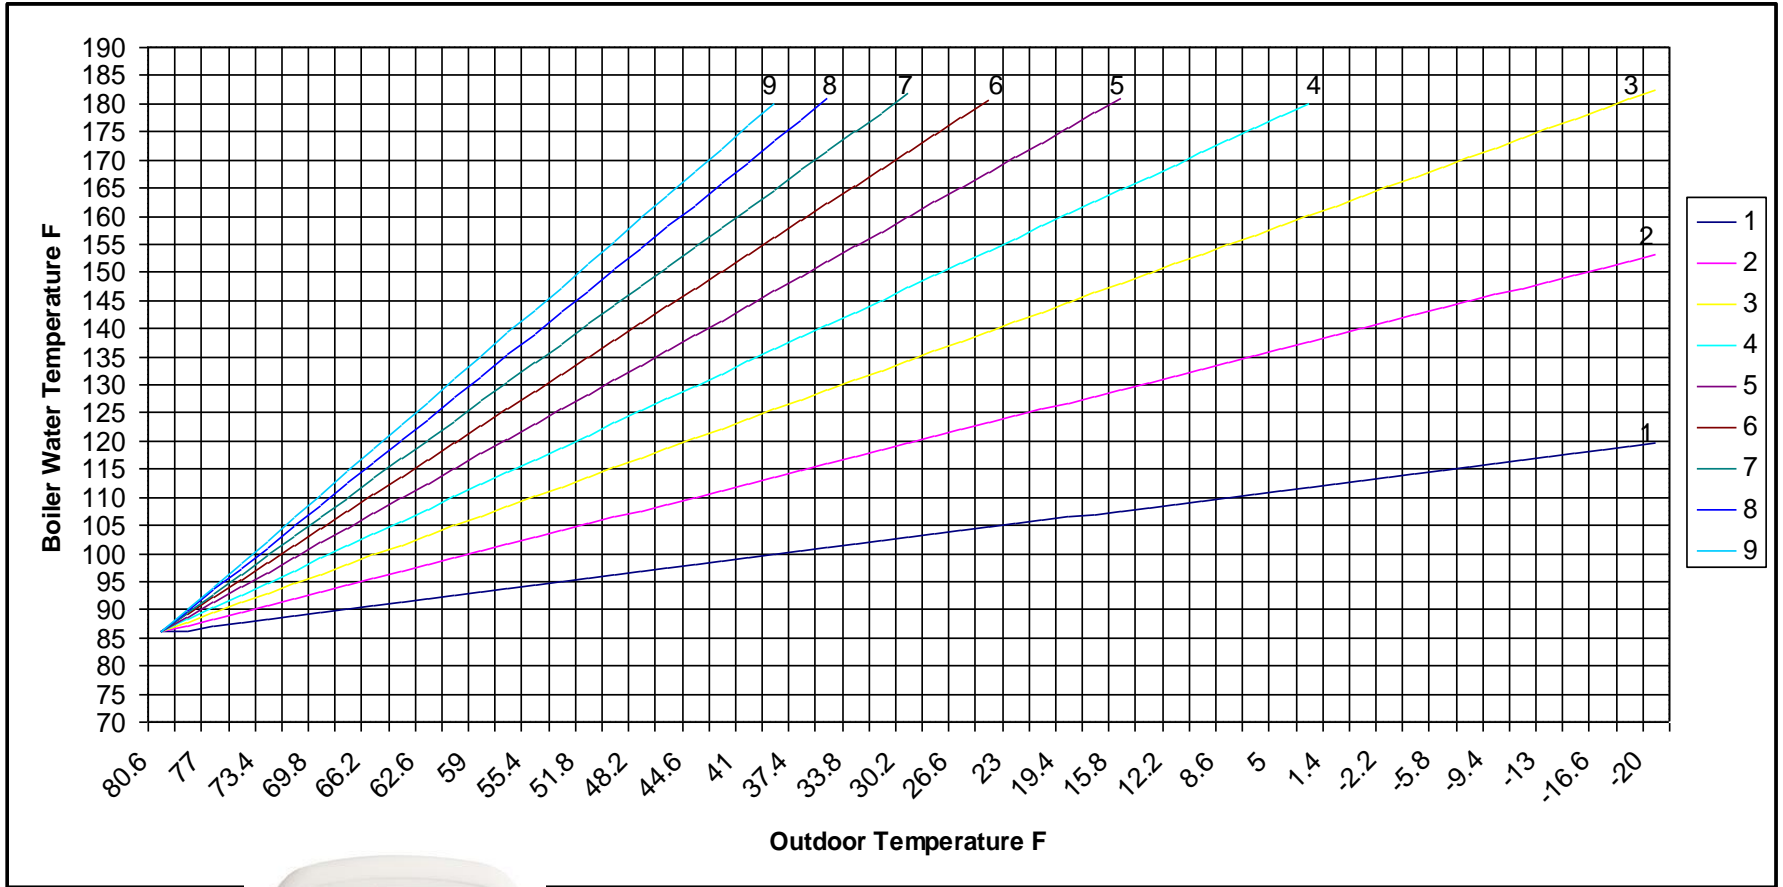

Optional Accesories Connection

Outdoor Reset Curve Selections 1 - 9

1 - 9